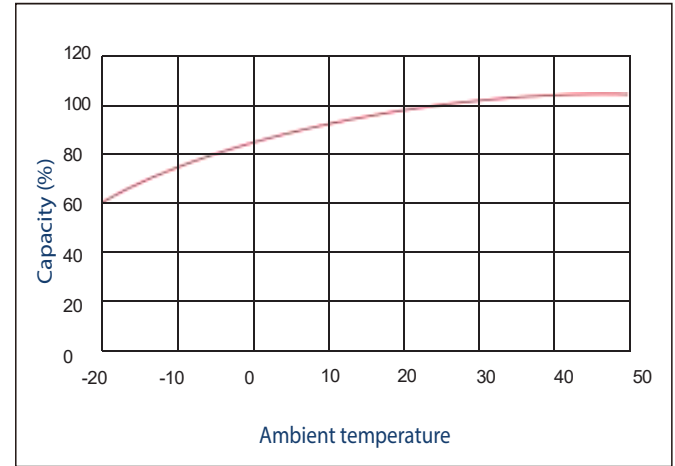

CARBON BATTERY 200Ah MAXX

12V Voltage 200Ah Capacity

TECHNICAL DATA

| INDEX | B0080 |
|--------------------------------|------------|
| MODEL | 200Ah MAXX |
| Nominal voltage [V] | 12 |
| Nominal capacity [Ah] | 200 |
| Standard terminal | M8 |
| Length [mm] | 522 |
| Width [mm] | 240 |
| Housing height [mm] | 219 |
| Overall height [mm] | 222 |
| Weight [kg] | 61,5 |
| Cyclic charging [V] | 14,4-15 |
| Buffer charge [V] | 13,5-13,8 |
| Self-discharge within 3 months | 91% |
| Self-discharge within 6 months | 82% |
| Self-discharge within 6 months | 64% |
| Internal resistance [mΩ] | 4 |

THE EFFECT OF DISCHARGE DEPTH ON CYCLE LIFE

THE EFFECT OF TEMPERATURE ON CAPACITY

TYPE OF TERMINAL

Standardowy terminal M8

Terminal Dimensions

(in mm)

TECHNICAL FIGURE (mm)

CONSTANT-CURRENT (25°C) CONSTANT-POWER (AT 25°C) DISCHARGE TABLE