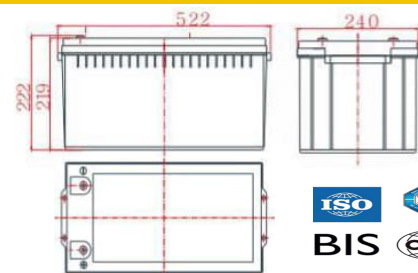

CARBON BATTERY 200Ah MAXX

12V Voltage 200Ah Capacity

TECHNICAL DATA

| INDEX | B0080 |
|--------------------------------|------------|
| MODEL | 200Ah MAXX |
| Nominal voltage [V] | 12 |
| Nominal capacity [Ah] | 200 |
| Standard terminal | M8 |
| Length [mm] | 522 |
| Width [mm] | 240 |
| Housing height [mm] | 219 |
| Overall height [mm] | 222 |
| Weight [kg] | 61,5 |
| Cyclic charging [V] | 14,4-15 |
| Buffer charge [V] | 13,5-13,8 |
| Self-discharge within 3 months | 91% |
| Self-discharge within 6 months | 82% |
| Self-discharge within 6 months | 64% |
| Internal resistance [mΩ] | 4 |

THE EFFECT OF DISCHARGE DEPTH ON CYCLE LIFE

THE EFFECT OF TEMPERATURE ON CAPACITY

TYPE OF TERMINAL

Standardowy terminal M8

Terminal Dimensions

(in mm)

TECHNICAL FIGURE (mm)

CONSTANT-CURRENT (25°C) CONSTANT-POWER (AT 25°C) DISCHARGE TABLE