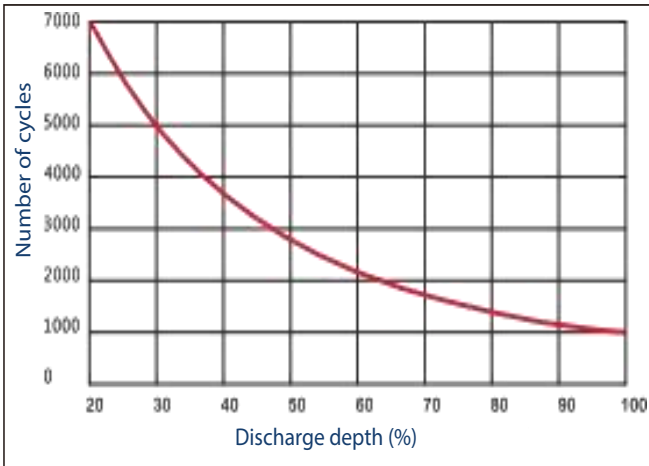

CARBON BATTERY 200Ah MAXX

12V Voltage 200Ah Capacity

TECHNICAL DATA

| INDEX | B0080 |
|--------------------------------|------------|
| MODEL | 200Ah MAXX |
| Nominal voltage [V] | 12 |
| Nominal capacity [Ah] | 200 |
| Standard terminal | M8 |
| Length [mm] | 522 |
| Width [mm] | 240 |
| Housing height [mm] | 219 |
| Overall height [mm] | 222 |
| Weight [kg] | 61,5 |
| Cyclic charging [V] | 14,4-15 |
| Buffer charge [V] | 13,5-13,8 |
| Self-discharge within 3 months | 91% |
| Self-discharge within 6 months | 82% |
| Self-discharge within 6 months | 64% |
| Internal resistance [mΩ] | 4 |

THE EFFECT OF DISCHARGE DEPTH ON CYCLE LIFE

THE EFFECT OF TEMPERATURE ON CAPACITY

TYPE OF TERMINAL

Standardowy terminal M8

Terminal Dimensions

(in mm)

TECHNICAL FIGURE (mm)

CONSTANT-CURRENT (25°C) CONSTANT-POWER (AT 25°C) DISCHARGE TABLE